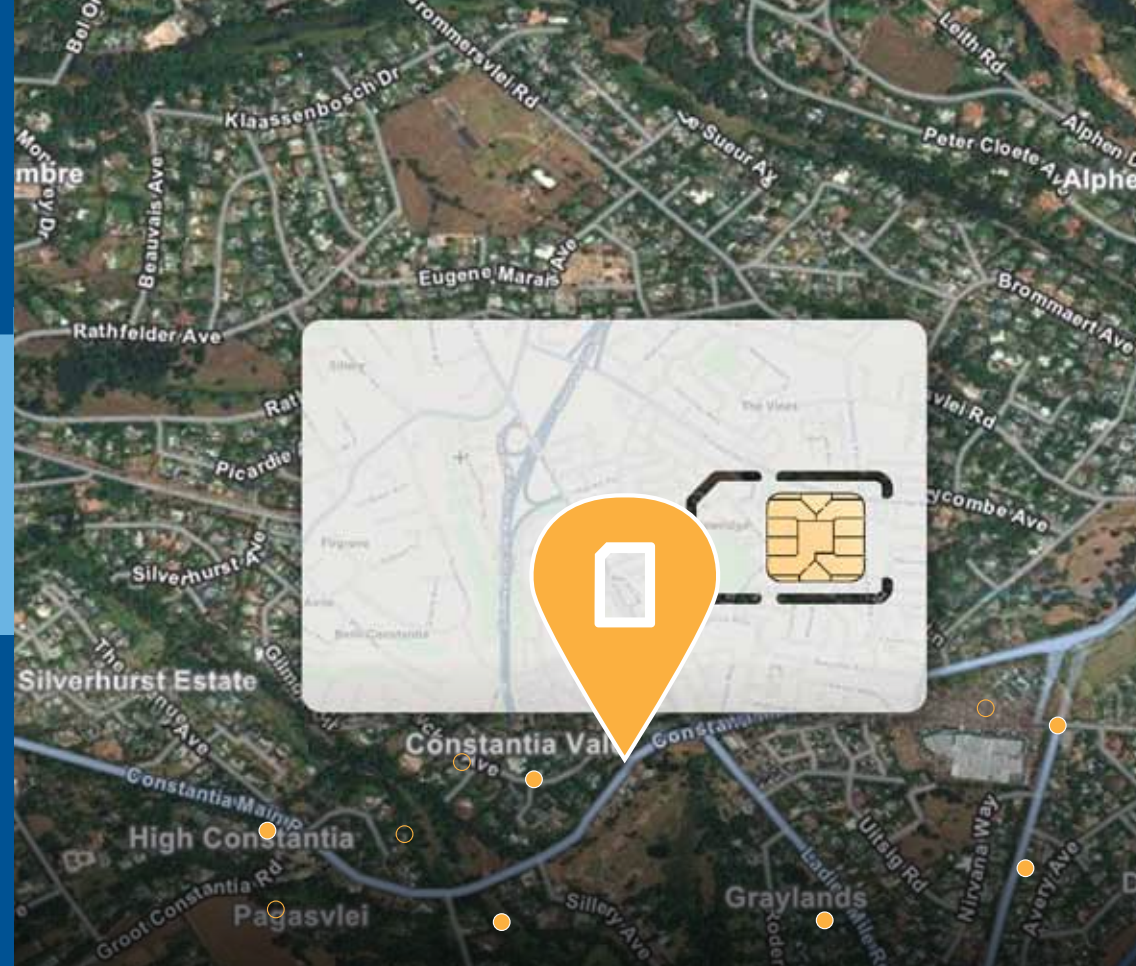

A F R I G I S
Simseek

Try it

For a quick test-drive, locate yourself now with Afrigis Simseek check-in:

DIAL *120*674#

Session costs R2 per minute

Terms:

Your current position will be logged for the purposes of using this service. Currently available on Vodacom & MTN networks (South Africa).

Reverse
Geocoding

Dropdown
Search

Locate-a-phone

Locate-a-branch

Gautrain API

SMS API

A F R I G I S
Simseek

If it has a SIM you can find,
manage and track it.