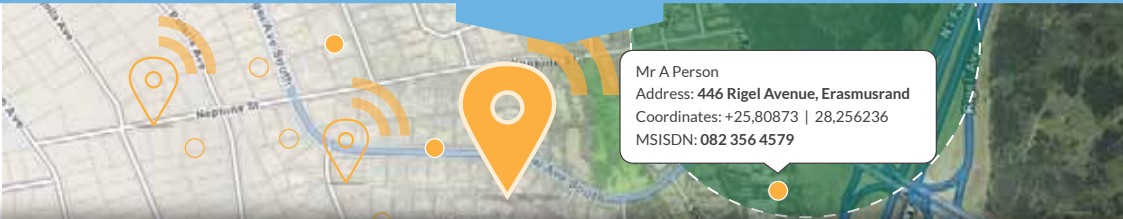

AfrigiS Routing

Search

Auto Complete

Reverse Geocoding

Dropdown Search

Locate-a-phone

Locate-a-branch

Gautrain API

SMS API

A F R I G I S
TracB

Monitor, Track and Schedule smart devices.

A F R I G I S | everything about everywhere.

087 310 6400 | products@afrigis.co.za | www.afrigis.co.za

We answer **WHERE**
by bringing quality location
information to life.

Save money by knowing where field teams
are and sending them to where they should be.

React quickly by receiving alerts when field
teams are not where they should be.

Increase efficiency by automatically
sending the closest team member to a
required location.